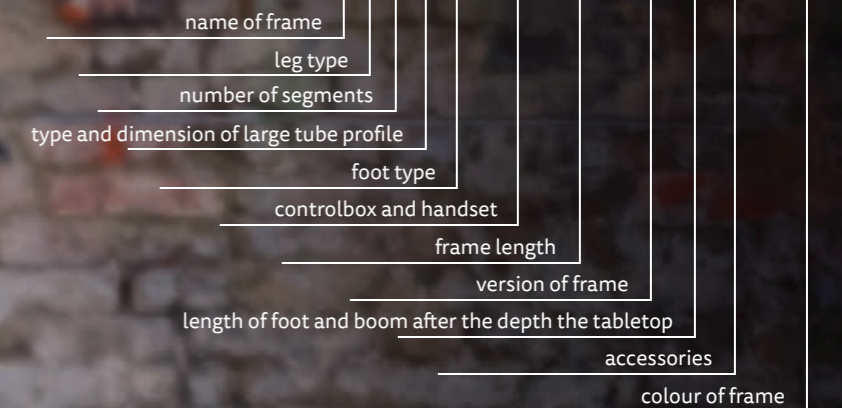

HON *move*®

Height adjustable frame

4 - LEG

3 - segment

TECHNICAL SPECIFICATION:

Selectable width W (without desktop): **1180 - 1980 mm (by 200 mm)**

Adjustable height H (without desktop): **580 - 1275 mm**

Depth D (without desktop): **780 mm**

Profile tube: **70 x 70 / 60 x 60 / 50 x 50 mm**

Maximum load capacity (desktop included): **80 kg**

Time load capacity: **10 %**, max. 2 min. / 18 min.

Lifting time: **30 mm / s**

Warranty: **3 years**

413A0-EXXX-00100-XX

W (without desktop) 1200 mm: XXXXX-XX12-XXXXX-XX
1400 mm: XXXXX-XX14-XXXXX-XX
1600 mm: XXXXX-XX16-XXXXX-XX
1800 mm: XXXXX-XX18-XXXXX-XX
2000 mm: XXXXX-XX20-XXXXX-XX

INFORMATION FOR LOADING:
Weight (without desktop): **46 - 49 kg**