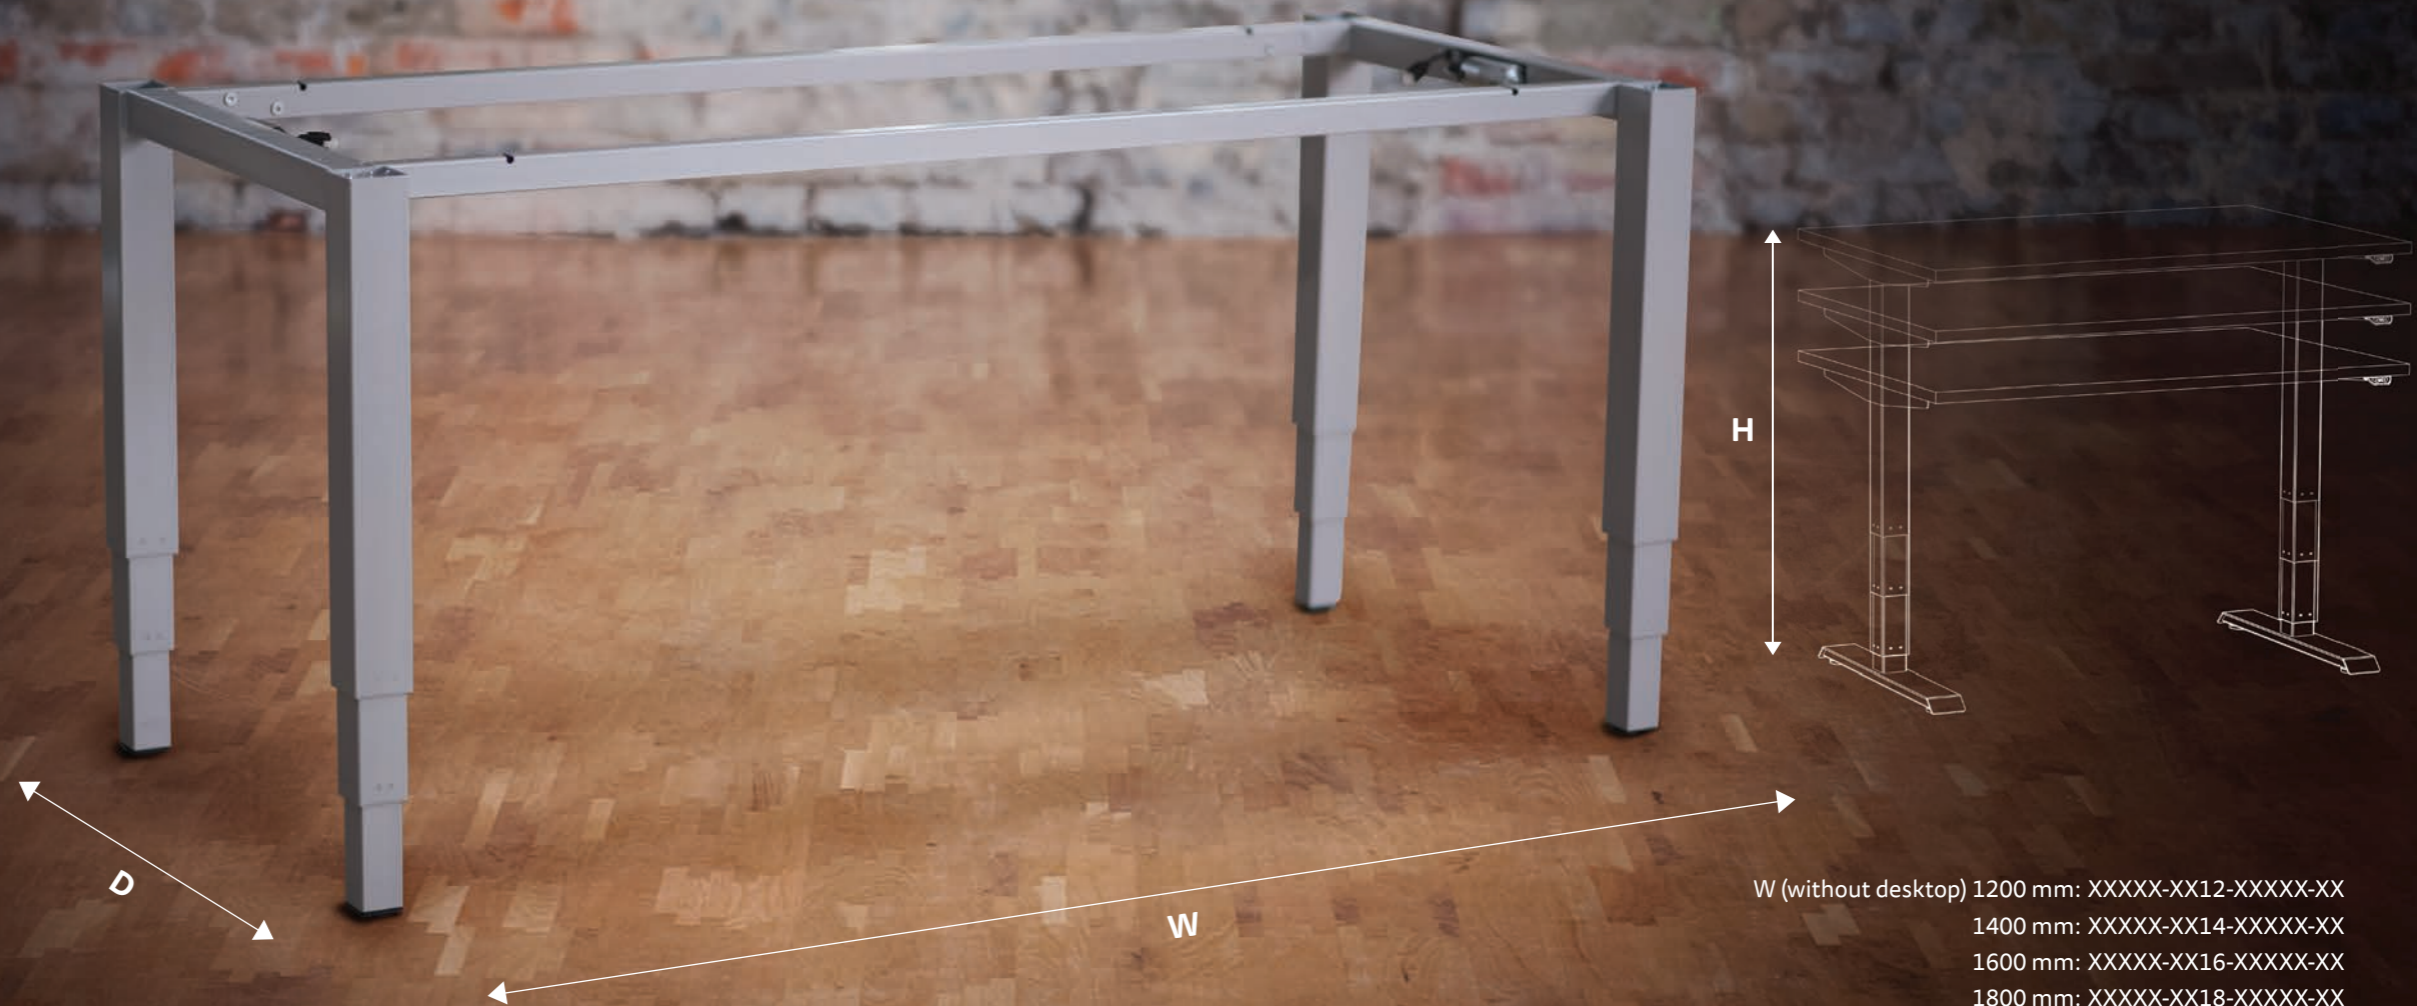

HON *move*®

Height adjustable frame

4 - LEG

3 - segment

TECHNICAL SPECIFICATION:

Selectable width W (without desktop): **1180 - 1980 mm (by 200 mm)**

Adjustable height H (without desktop): **580 - 1275 mm**

Depth D (without desktop): **780 mm**

Profile tube: **70 x 70 / 60 x 60 / 50 x 50 mm**

Maximum load capacity (desktop included): **80 kg**

Time load capacity: **10 %**, max. 2 min. / 18 min.

Lifting time: **30 mm / s**

Warranty: **3 years**

413A0-EXXX-00100-XX

W (without desktop) 1200 mm: XXXXX-XX12-XXXXX-XX
1400 mm: XXXXX-XX14-XXXXX-XX
1600 mm: XXXXX-XX16-XXXXX-XX
1800 mm: XXXXX-XX18-XXXXX-XX
2000 mm: XXXXX-XX20-XXXXX-XX

INFORMATION FOR LOADING:
Weight (without desktop): **46 - 49 kg**