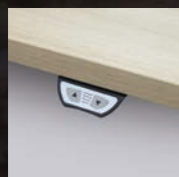

#### HANDSET OPTIONS

Handset HSM  
Controlbox SMART with anticollision  
standby < = 0,1 W

XXXXX-E1XX-XXXXX-XX

Handset HSU with dial of height  
and 4 memory positions  
Controlbox SMART with anticollision  
standby < = 0,1 W

XXXXX-E2XX-XXXXX-XX

Handset TOUCHbasic-DN  
Controlbox SMART with anticollision  
standby < = 0,1 W

XXXXX-E4XX-XXXXX-XX

Handset TOUCHfx with dial of height  
and 4 memory positions  
Controlbox SMART with anticollision  
standby < = 0,1 W