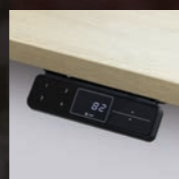

#### HANDSET OPTIONS

Handset HSM  
Controlbox SMART with anticollision  
standby < = 0,1 W

XXXXX-E1XX-XXXXX-XX

Handset HSU with dial of height  
and 4 memory positions  
Controlbox SMART with anticollision  
standby < = 0,1 W

XXXXX-E2XX-XXXXX-XX

Handset TOUCHbasic-DN  
Controlbox SMART with anticollision  
standby < = 0,1 W

XXXXX-E4XX-XXXXX-XX

Handset TOUCHfx with dial of height  
and 4 memory positions  
Controlbox SMART with anticollision  
standby < = 0,1 W